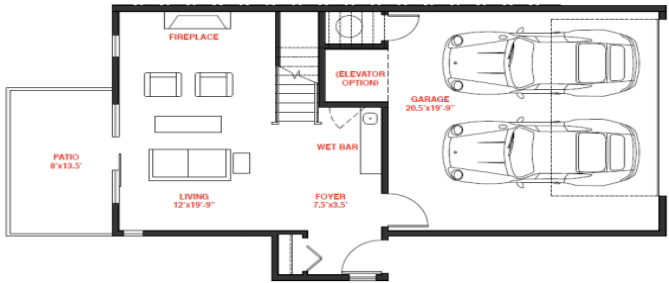

Cheyenne

MODEL: 3B

Model: 3B
Price: $00.00
Order #: 000000
Type: Type