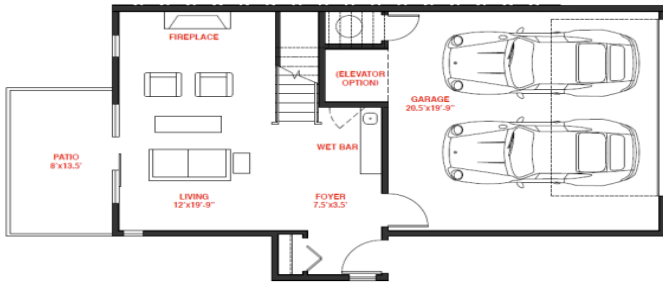

Cheyenne

MODEL: 3B

Model: 3B
Price: $00.00
Order #: 000000
Type: Type