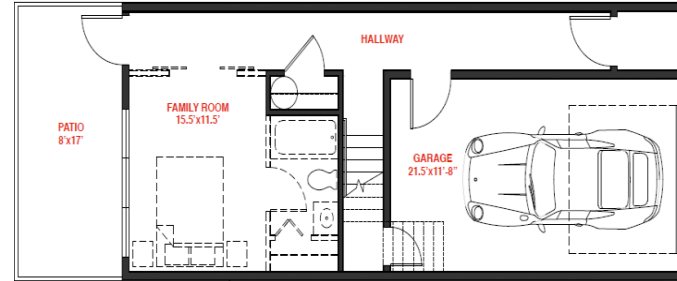

Creek Unit

MODEL: 4

Model: 4
Price: $00.00
Order #: 000000
Type: Type